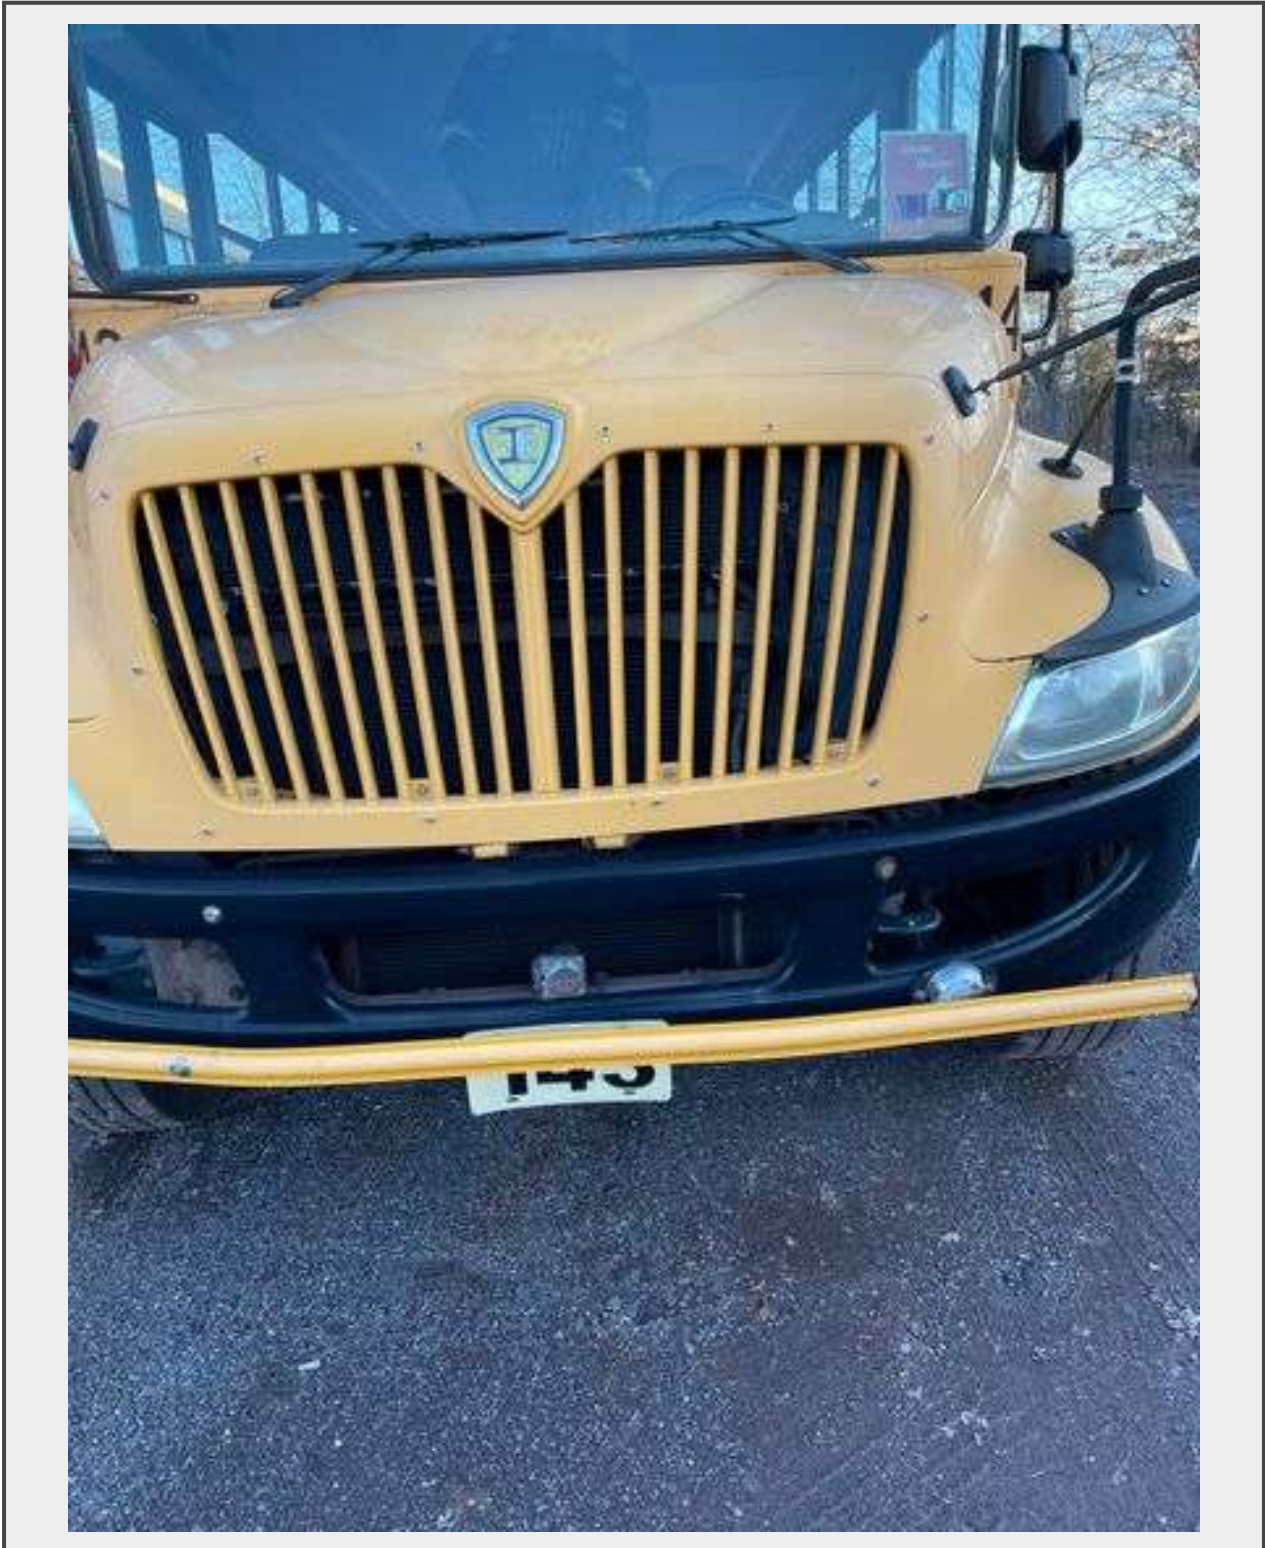

**Sale Name:** (11) INTERNATIONAL PB105 CE SCHOOL BUS located in COLLEGEVILLE, PA

**LOT STAPA126086 - 2012 INTERNATIONAL PB105 CE SCHOOL BUS #143**

**VIN** 4DRBUSKNXCB606086

**Description**

**LOCATED IN COLLEGEVILLE, PA**  
**DEADLINE to PICKUP is JUNE 22, 2023**

## **"DIESEL BUS"**

**YEAR BY VIN:** 2012

**YEAR BY TITLE:** 2012

#### **SPECS:**

- V8, 6.4L International MaxxForce 7 Diesel Conventional Nose Front Engine
- **Air Brakes**
- Automatic Transmission
- **Rear Air Suspension**
- 12 Passenger Windows in Length
- Date of Manufacture 05/2011
- Date of Body Assembly 05/2011
- Originally Built for PA State Requirements
- GVWR: 29,800 LBS
- GAWR Front: 10,000 LBS
- GAWR Back: 19,800 LBS